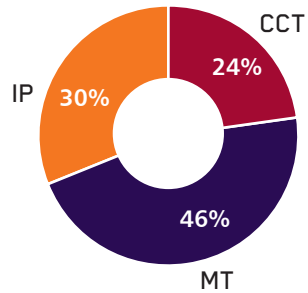

*Segment Adjusted

BUSINESS REVENUE PROFILE

SEGMENTS

IP - Industrial Process MT - Motion Technologies CCT - Connect and Control Technologies

REGIONS

END MARKETS

OUR PEOPLE

Global Locations**
117