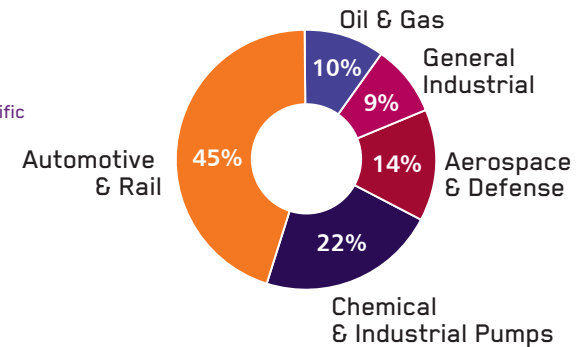

*Segment Adjusted

BUSINESS REVENUE PROFILE

SEGMENTS

IP - Industrial Process MT - Motion Technologies CCT - Connect and Control Technologies

REGIONS

END MARKETS

OUR PEOPLE

Global Locations**
117