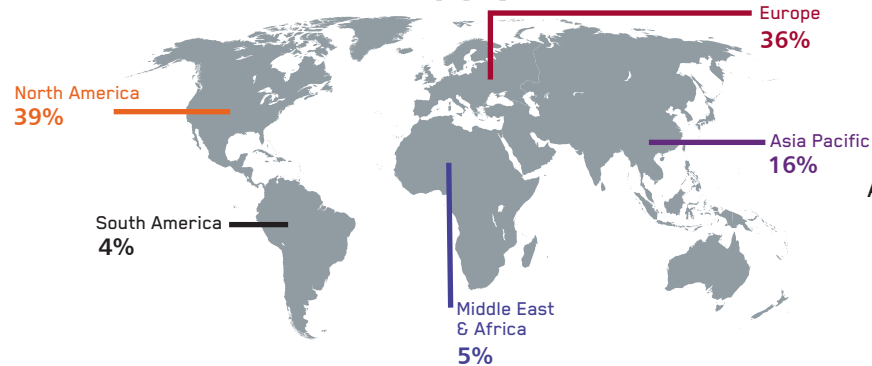

*Segment Adjusted

BUSINESS REVENUE PROFILE

SEGMENTS

IP - Industrial Process MT - Motion Technologies CCT - Connect and Control Technologies

REGIONS

END MARKETS

OUR PEOPLE

Global Locations**
117

Number of Countries
35

Number of Employees
10,000+

Number of Engineers
990+

Number of Patents
1700+

WE SOLVE IT
IMPECCABLE CHARACTER
BOLD THINKING
COLLECTIVE KNOW-HOW

**53 Manufacturing, 64 Non-manufacturing (offices, sales & pro shops)